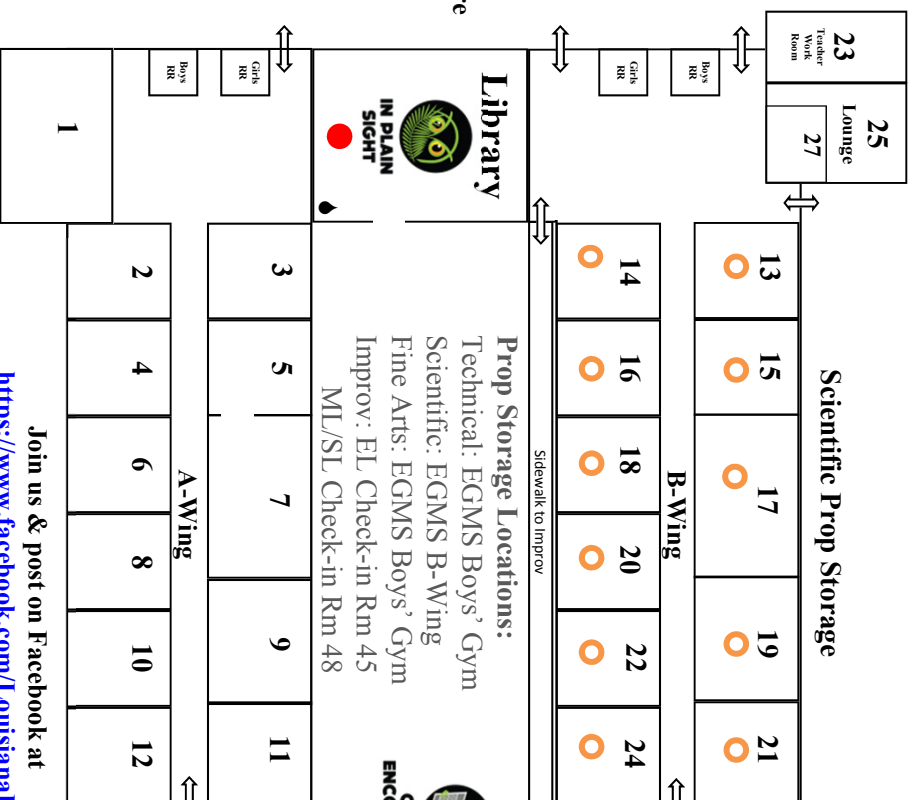

DI Store

**Elm Grove
 Middle School**

Public Parking

Prop Storage Locations:
 Technical: EGMS Boys' Gym
 Scientific: EGMS B-Wing
 Fine Arts: EGMS Boys' Gym
 Improv: EL Check-in Rm 45
 ML/SL Check-in Rm 48