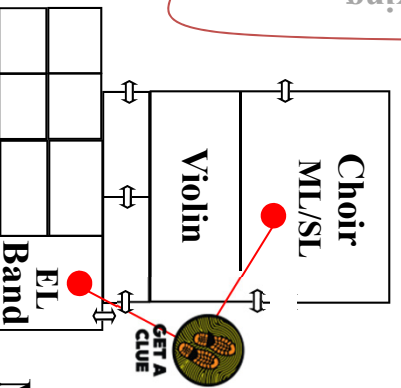

DI Store

**Elm Grove
 Middle School**

Public Parking

Prop Storage Locations:
 Technical: EGMS Boys' Gym
 Scientific: EGMS B-Wing
 Fine Arts: EGMS Boys' Gym
 Improv: EL Check-in Rm 45
 ML/SL Check-in Rm 48