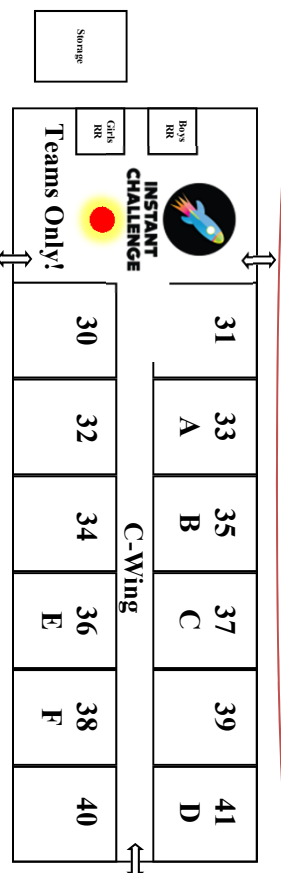

Public Parking