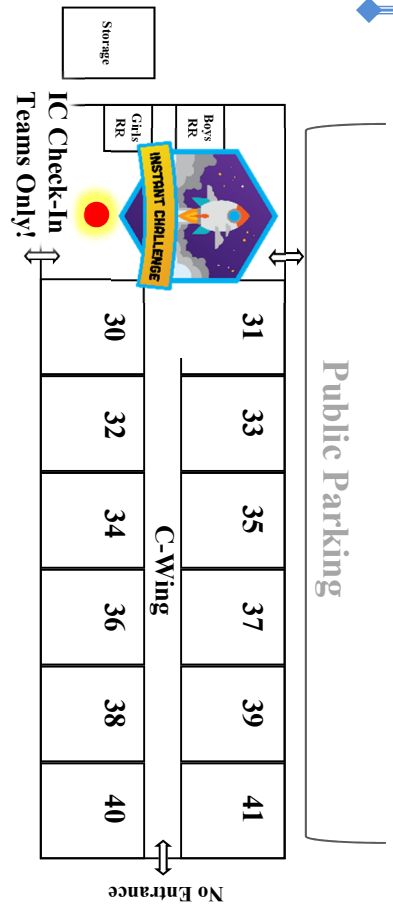

To Scientific, and Service Learning, Rising Stars

Staff Parking

**Elm Grove Middle School**

- = Performance Location
- = Prop Storage (Teams Only)
- ⇄ = Entry/Exit Door

**Parking**

Join us & post on Facebook at  
<https://www.facebook.com/LouisianaDI>  
 Visit our website at [www.ladest.com](http://www.ladest.com), #lad12018

To EGMS  
Boys' Gym  
Awards  
Ceremony  
6:30 PM

● = Performance Location

⇔ = Entry/Exit Doors