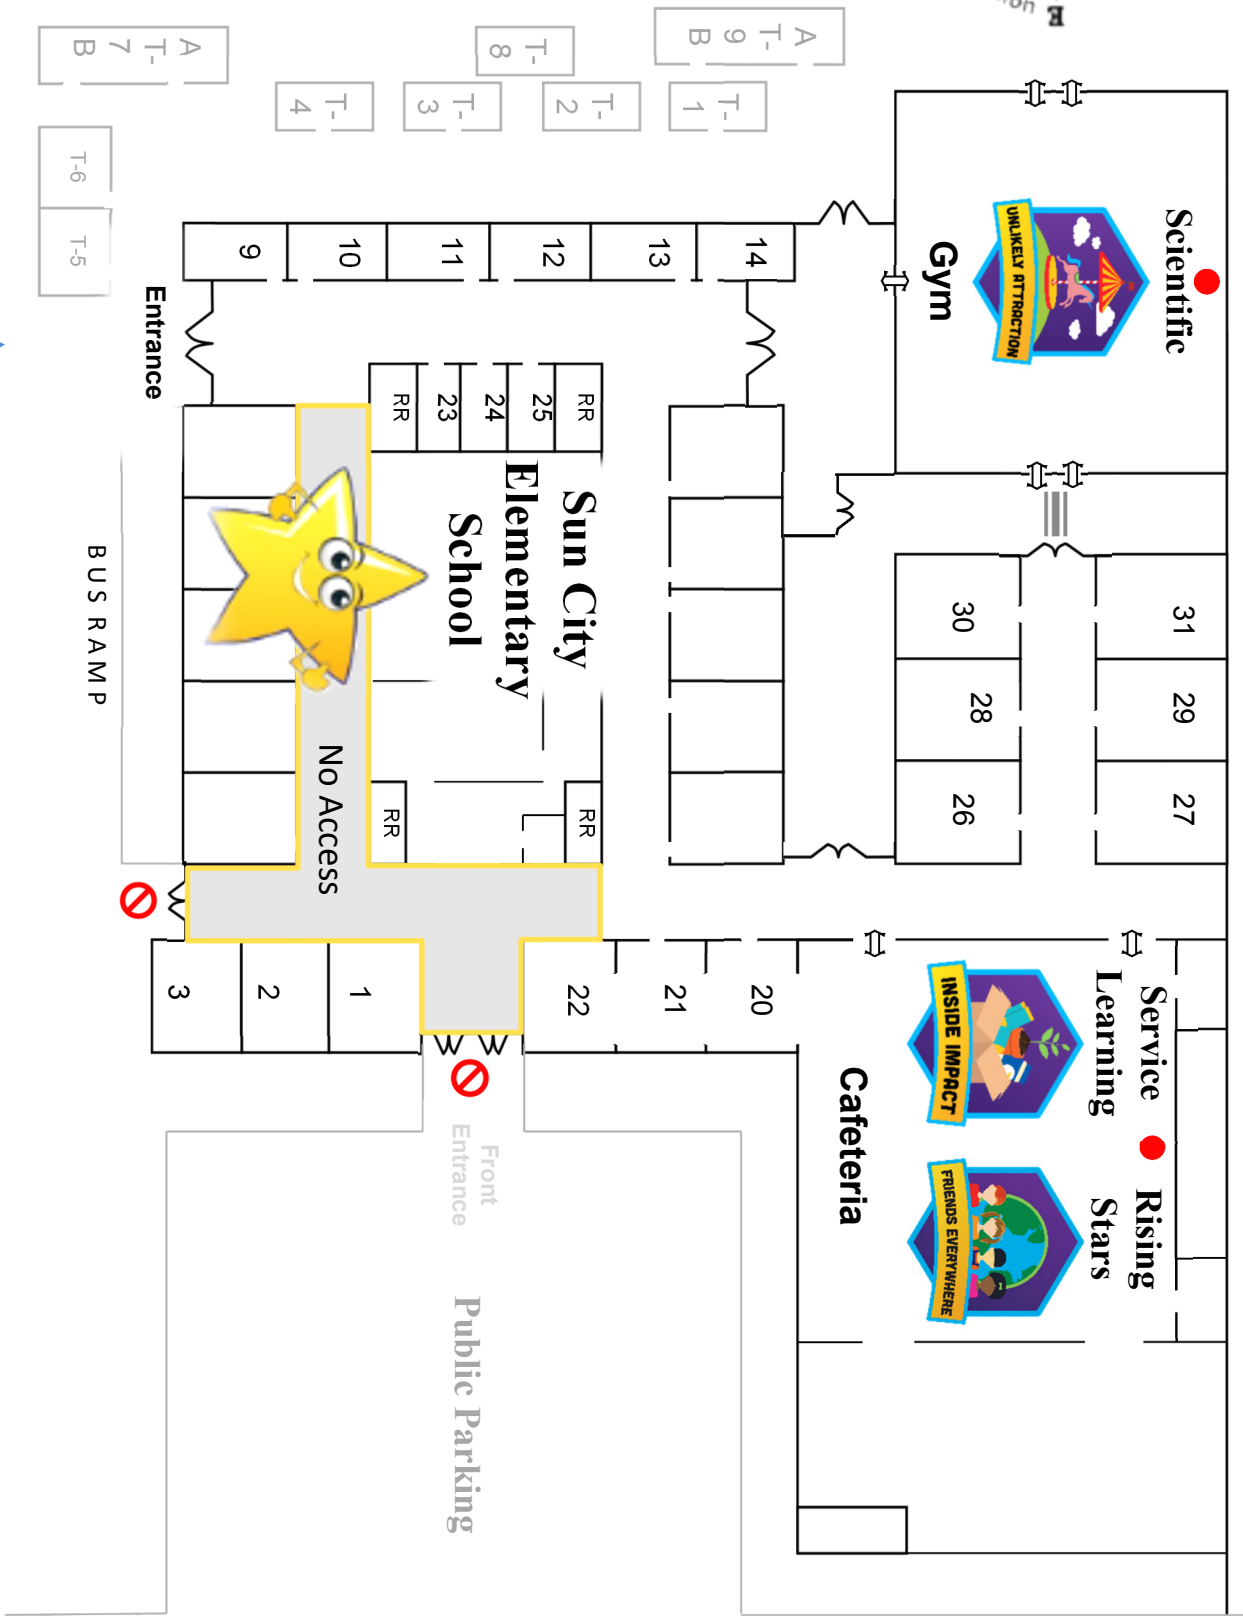

To Scientific, and Service Learning, Rising Stars

Staff Parking

**Elm Grove Middle School**

- = Performance Location
- = Prop Storage (Teams Only)
- ⇄ = Entry/Exit Door

**Parking**

Join us & post on Facebook at  
<https://www.facebook.com/LouisianaDI>  
 Visit our website at [www.ladest.com](http://www.ladest.com), #lad12018

To EGMS  
Boys' Gym  
Awards  
Ceremony  
6:30 PM

● = Performance Location

⇔ = Entry/Exit Doors