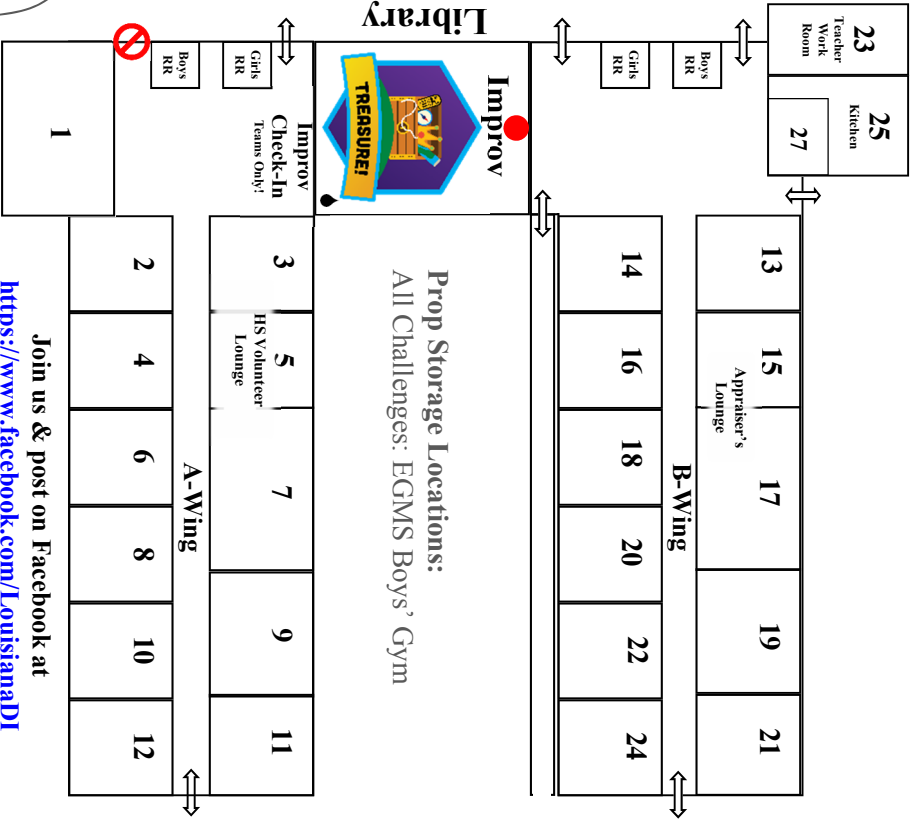

To Scientific, and Service Learning, Rising Stars

Staff Parking

**Elm Grove Middle School**

- = Performance Location
- = Prop Storage (Teams Only)
- ⇄ = Entry/Exit Door

**Parking**

Join us & post on Facebook at  
<https://www.facebook.com/LouisianaDI>  
 Visit our website at [www.ladest.com](http://www.ladest.com), #lad12018

To EGMS  
Boys' Gym  
Awards  
Ceremony  
6:30 PM

● = Performance Location

⇔ = Entry/Exit Doors